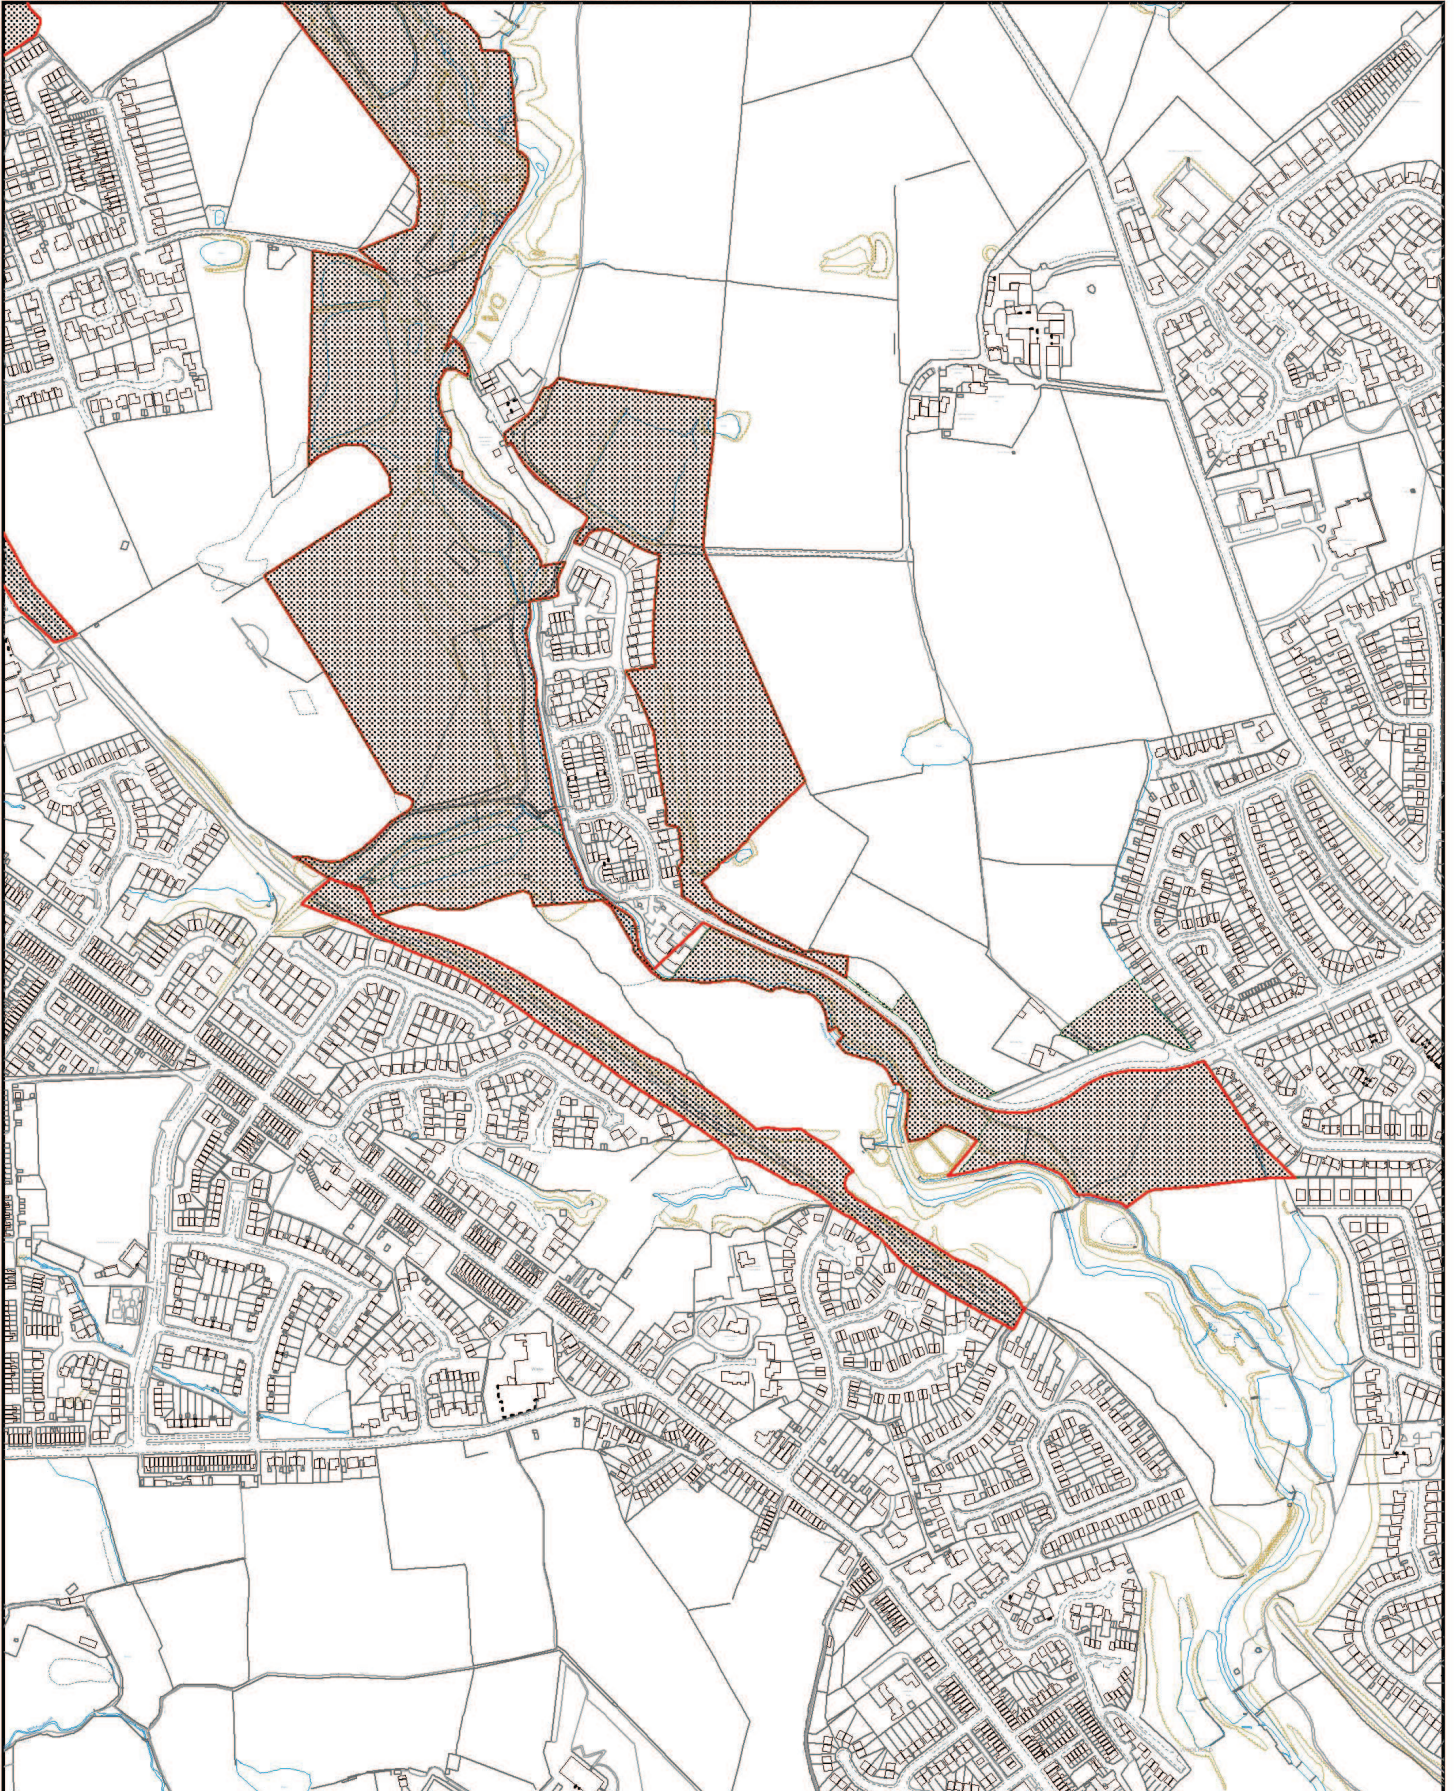

PLAN REFERRED TO

SCALE LIABLE TO DISTORTION IF PHOTOCOPIED OR SCANNED

PLAN Kirklees 2
SCALE _____
DRAWN BY PE
OS No. 1:5000
DATE 30/03/2010

**Environment and
Development Services**
Property Services Division
3 Knowsley Place
Duke Street
Bury
BL9 0EJ