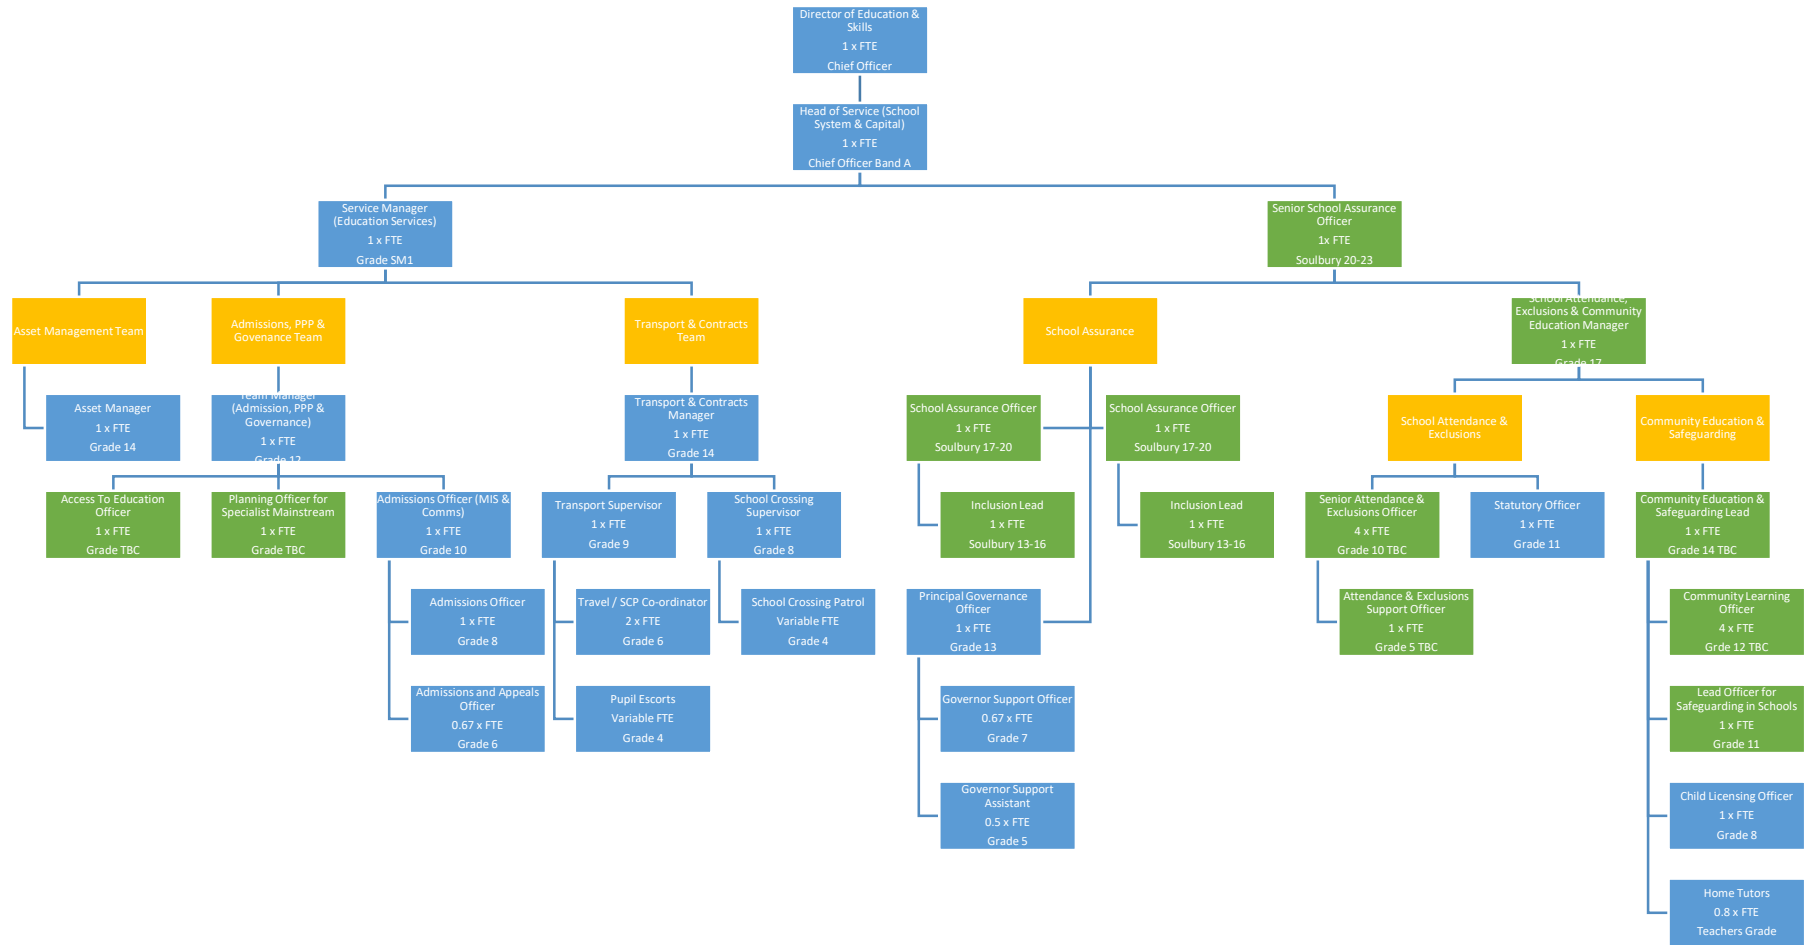

Education & Skills / Early Help Division 2022

Proposed Structures

Key

Posts highlighted in **Blue** are established posts not materially impacted by the proposals

Posts highlighted in **Green** are new posts or posts significant impacted by the proposals

Posts highlighted in **Purple** are hosted by other organisations

Education & Skills / Early Help Division Proposed Structures

Education & Skills: Education Services

Education & Skills / Early Help Division Proposed Structures

Education & Skills: Special Educational Needs

Education & Skills / Early Help Division Proposed Structures

Education & Skills: Inclusion & Disadvantaged Children

Education & Skills / Early Help Division Proposed Structures

Education & Skills: Skills & Virtual School

Education & Skills / Early Help Division Proposed Structures

Early Help (Family Help)

Education & Skills / Early Help Division Proposed Structures

Early Help (Family Resource & Early Years)