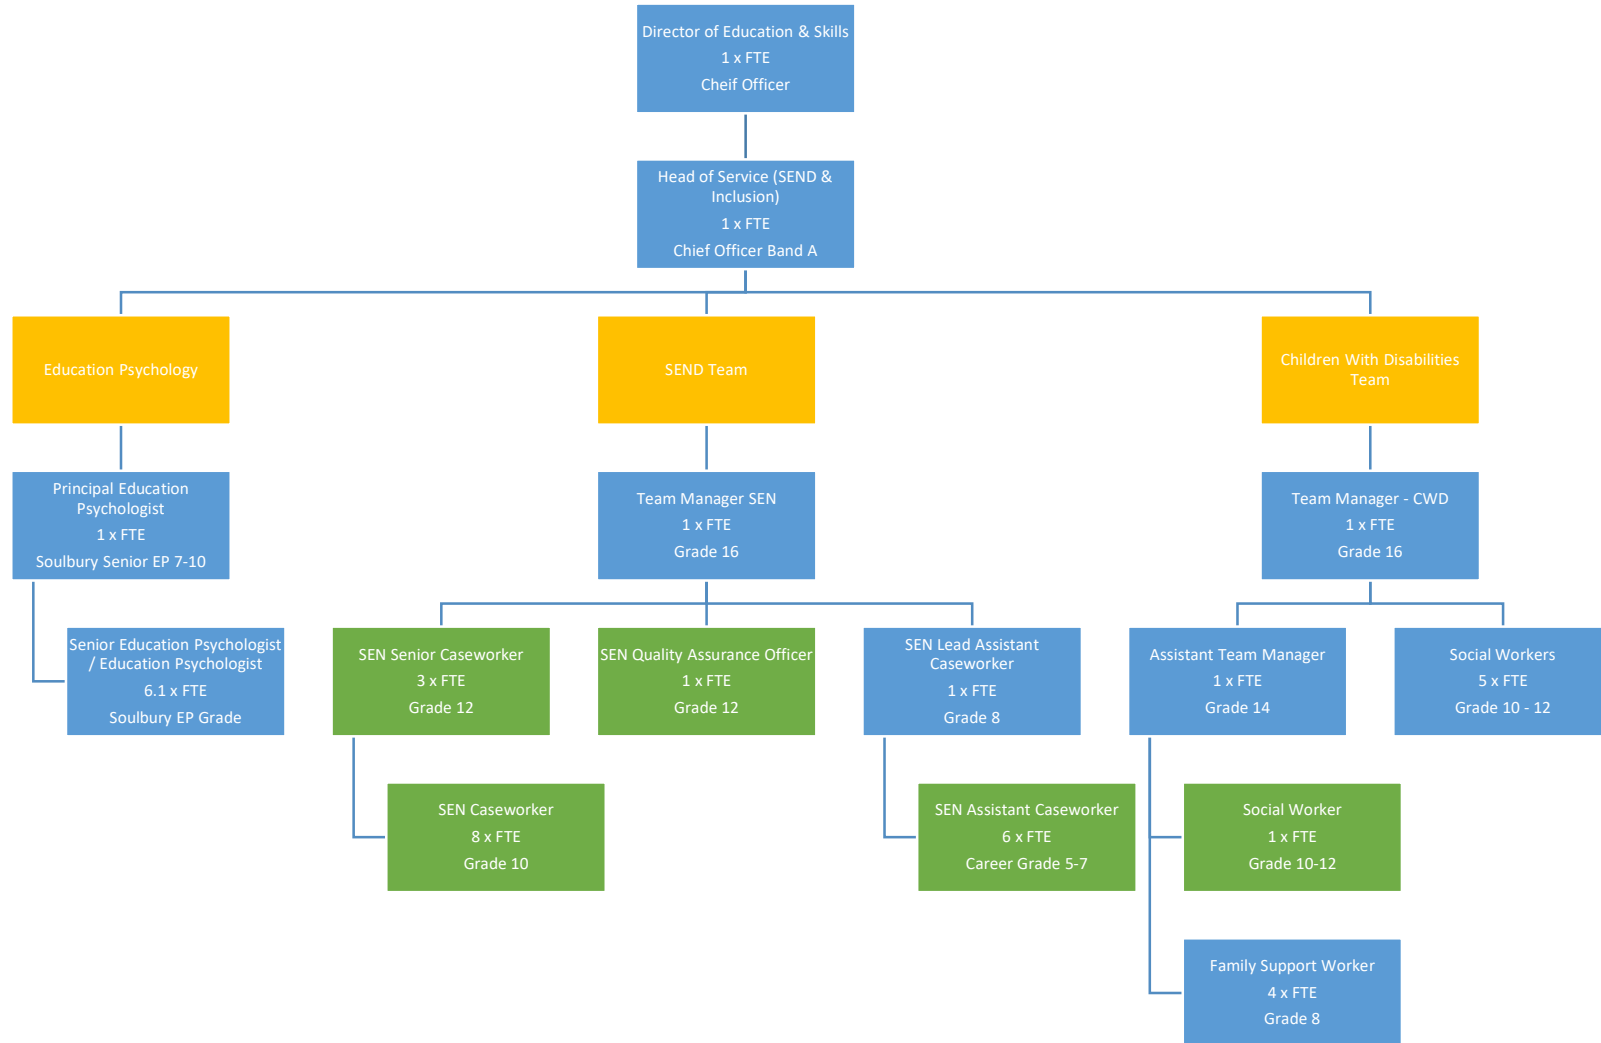

Education & Skills / Early Help Division 2022

Proposed Structures

Key

Posts highlighted in **Blue** are established posts not materially impacted by the proposals

Posts highlighted in **Green** are new posts or posts significant impacted by the proposals

Posts highlighted in **Purple** are hosted by other organisations

Education & Skills / Early Help Division Proposed Structures

Education & Skills: Education Services

Education & Skills / Early Help Division Proposed Structures

Education & Skills: Special Educational Needs

Education & Skills / Early Help Division Proposed Structures

Education & Skills: Inclusion & Disadvantaged Children

Education & Skills / Early Help Division Proposed Structures

Education & Skills: Skills & Virtual School

Education & Skills / Early Help Division Proposed Structures

Early Help (Family Help)

Education & Skills / Early Help Division Proposed Structures

Early Help (Family Resource & Early Years)