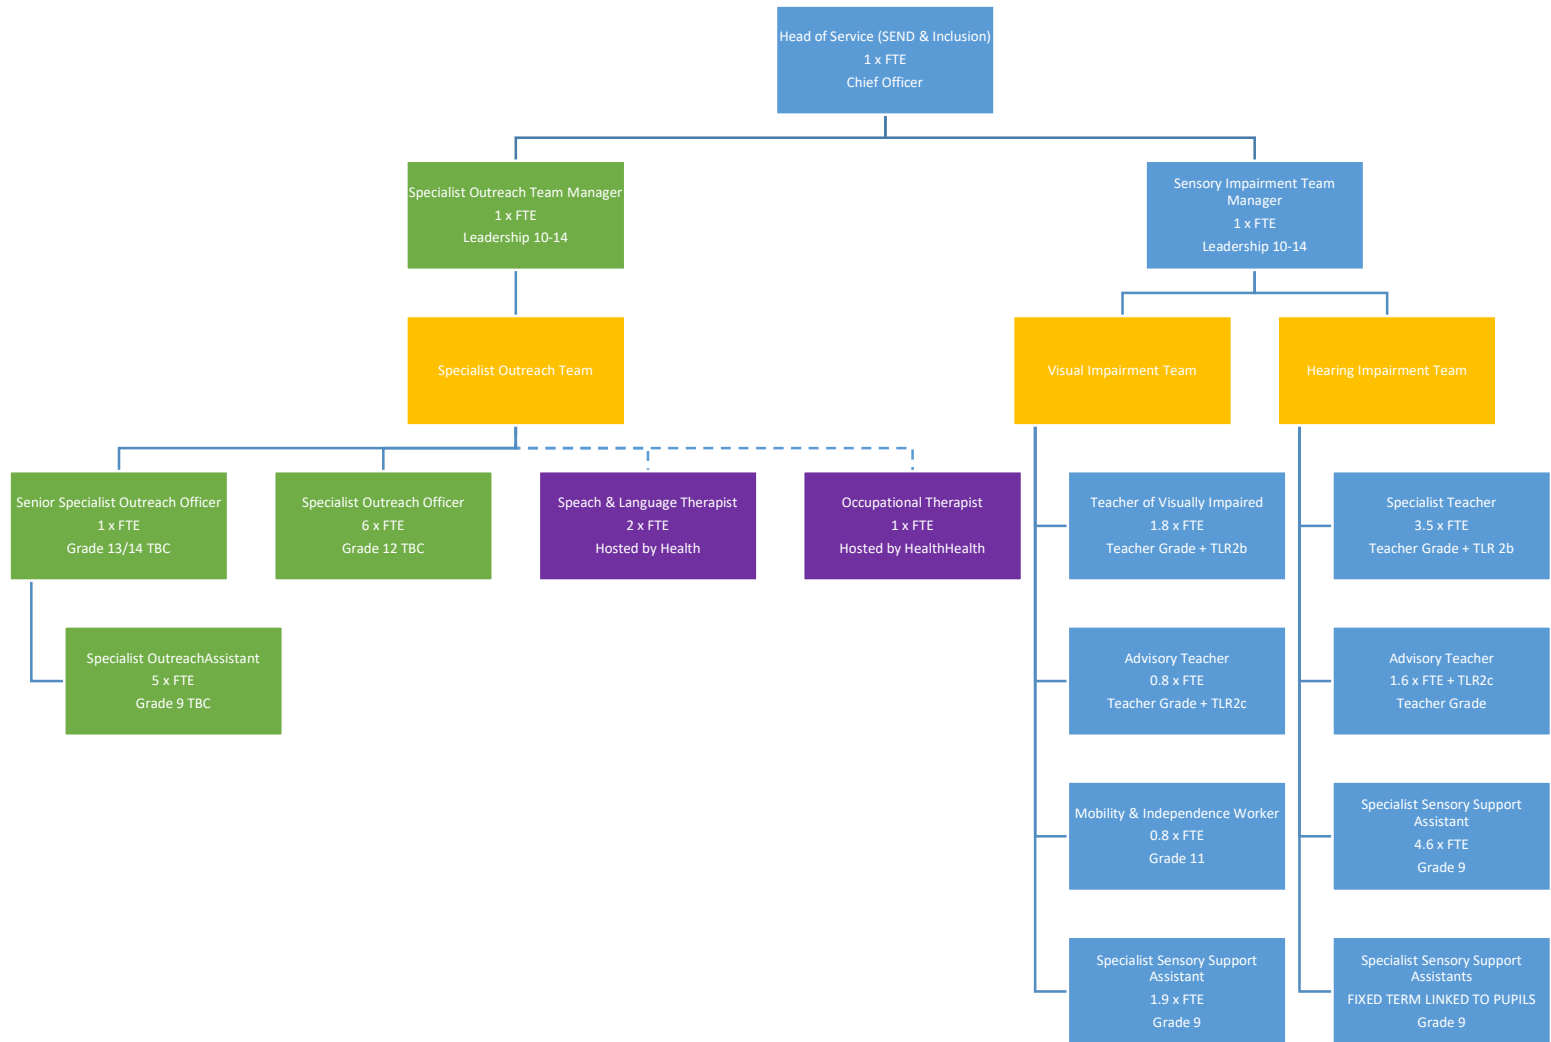

Education & Skills / Early Help Division 2022

Proposed Structures

Key

Posts highlighted in **Blue** are established posts not materially impacted by the proposals

Posts highlighted in **Green** are new posts or posts significant impacted by the proposals

Posts highlighted in **Purple** are hosted by other organisations

Education & Skills / Early Help Division Proposed Structures

Education & Skills: Education Services

Education & Skills / Early Help Division Proposed Structures

Education & Skills: Special Educational Needs

Education & Skills / Early Help Division Proposed Structures

Education & Skills: Inclusion & Disadvantaged Children

Education & Skills / Early Help Division Proposed Structures

Education & Skills: Skills & Virtual School

Education & Skills / Early Help Division Proposed Structures

Early Help (Family Help)

Education & Skills / Early Help Division Proposed Structures

Early Help (Family Resource & Early Years)