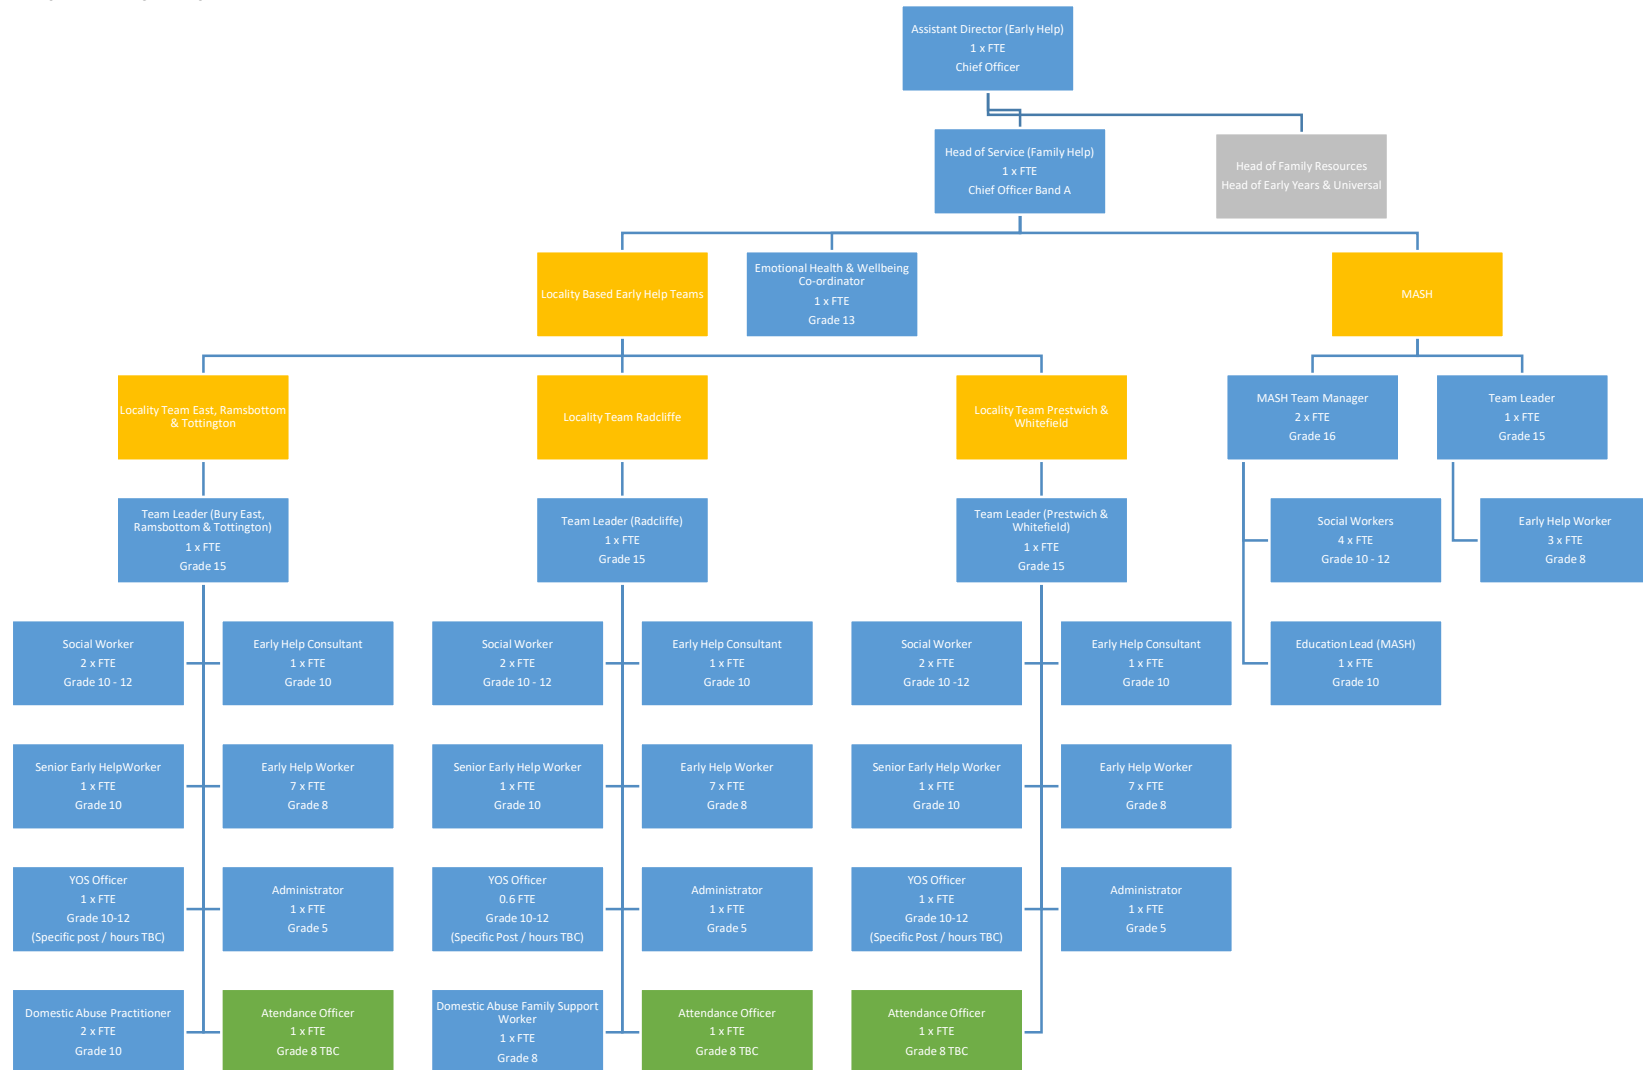

Posts highlighted in **Purple** are hosted by other organisations

Education & Skills / Early Help Division Proposed Structures

Education & Skills: Education Services

Education & Skills / Early Help Division Proposed Structures

Education & Skills: Special Educational Needs

Education & Skills / Early Help Division Proposed Structures

Education & Skills: Inclusion & Disadvantaged Children

Education & Skills / Early Help Division Proposed Structures

Education & Skills: Skills & Virtual School

Education & Skills / Early Help Division Proposed Structures

Early Help (Family Help)

Education & Skills / Early Help Division Proposed Structures

Early Help (Family Resource & Early Years)