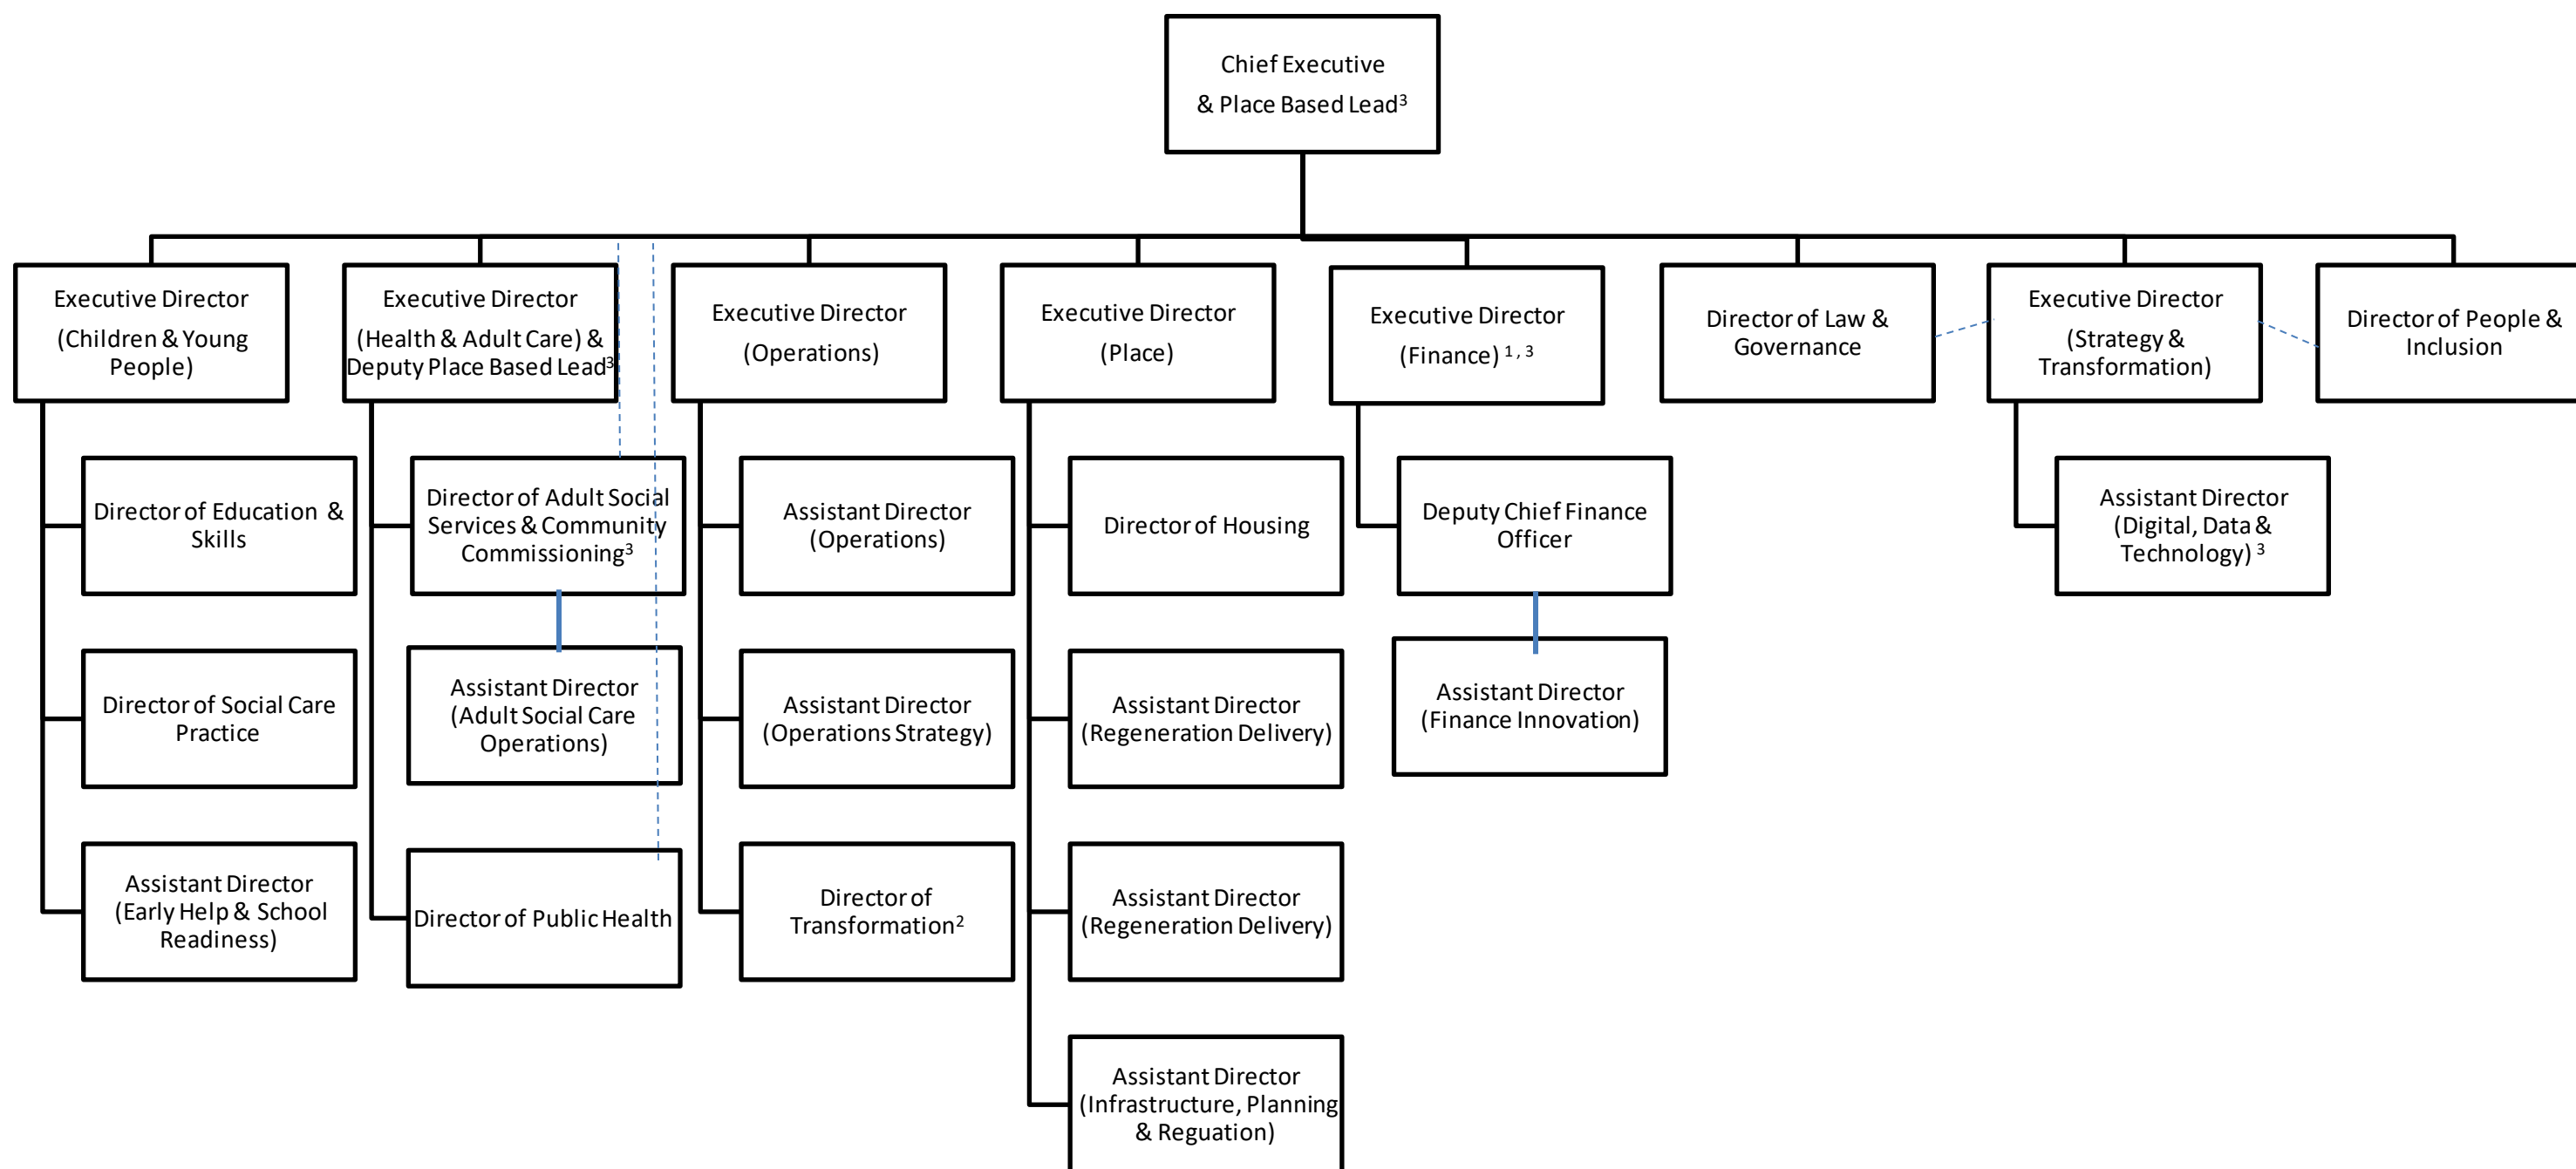

Bury Council Senior Leadership Structure

The structure chart below includes members of the Bury Council Executive Team (the Chief Executive and their direct reports) and the Council Senior Leadership Group. The data reflects the Council structure as of August 2023.

All posts can be contacted via the Council main switchboard on 0161 253 5000 and at Bury Town Hall, Knowsley Street, Bury BL9 0SW.

1 This post is filled by an employee of NHS Greater Manchester. Information on their salary is therefore not included within the detailed information on employee salaries.

2 This post holder is working with Bury Council on secondment from another Local Authority for a time limited period. Information on their salary is therefore not included within the detailed information on employee salaries.

3 These posts operate jointly across the Council and NHS Greater Manchester (Bury)