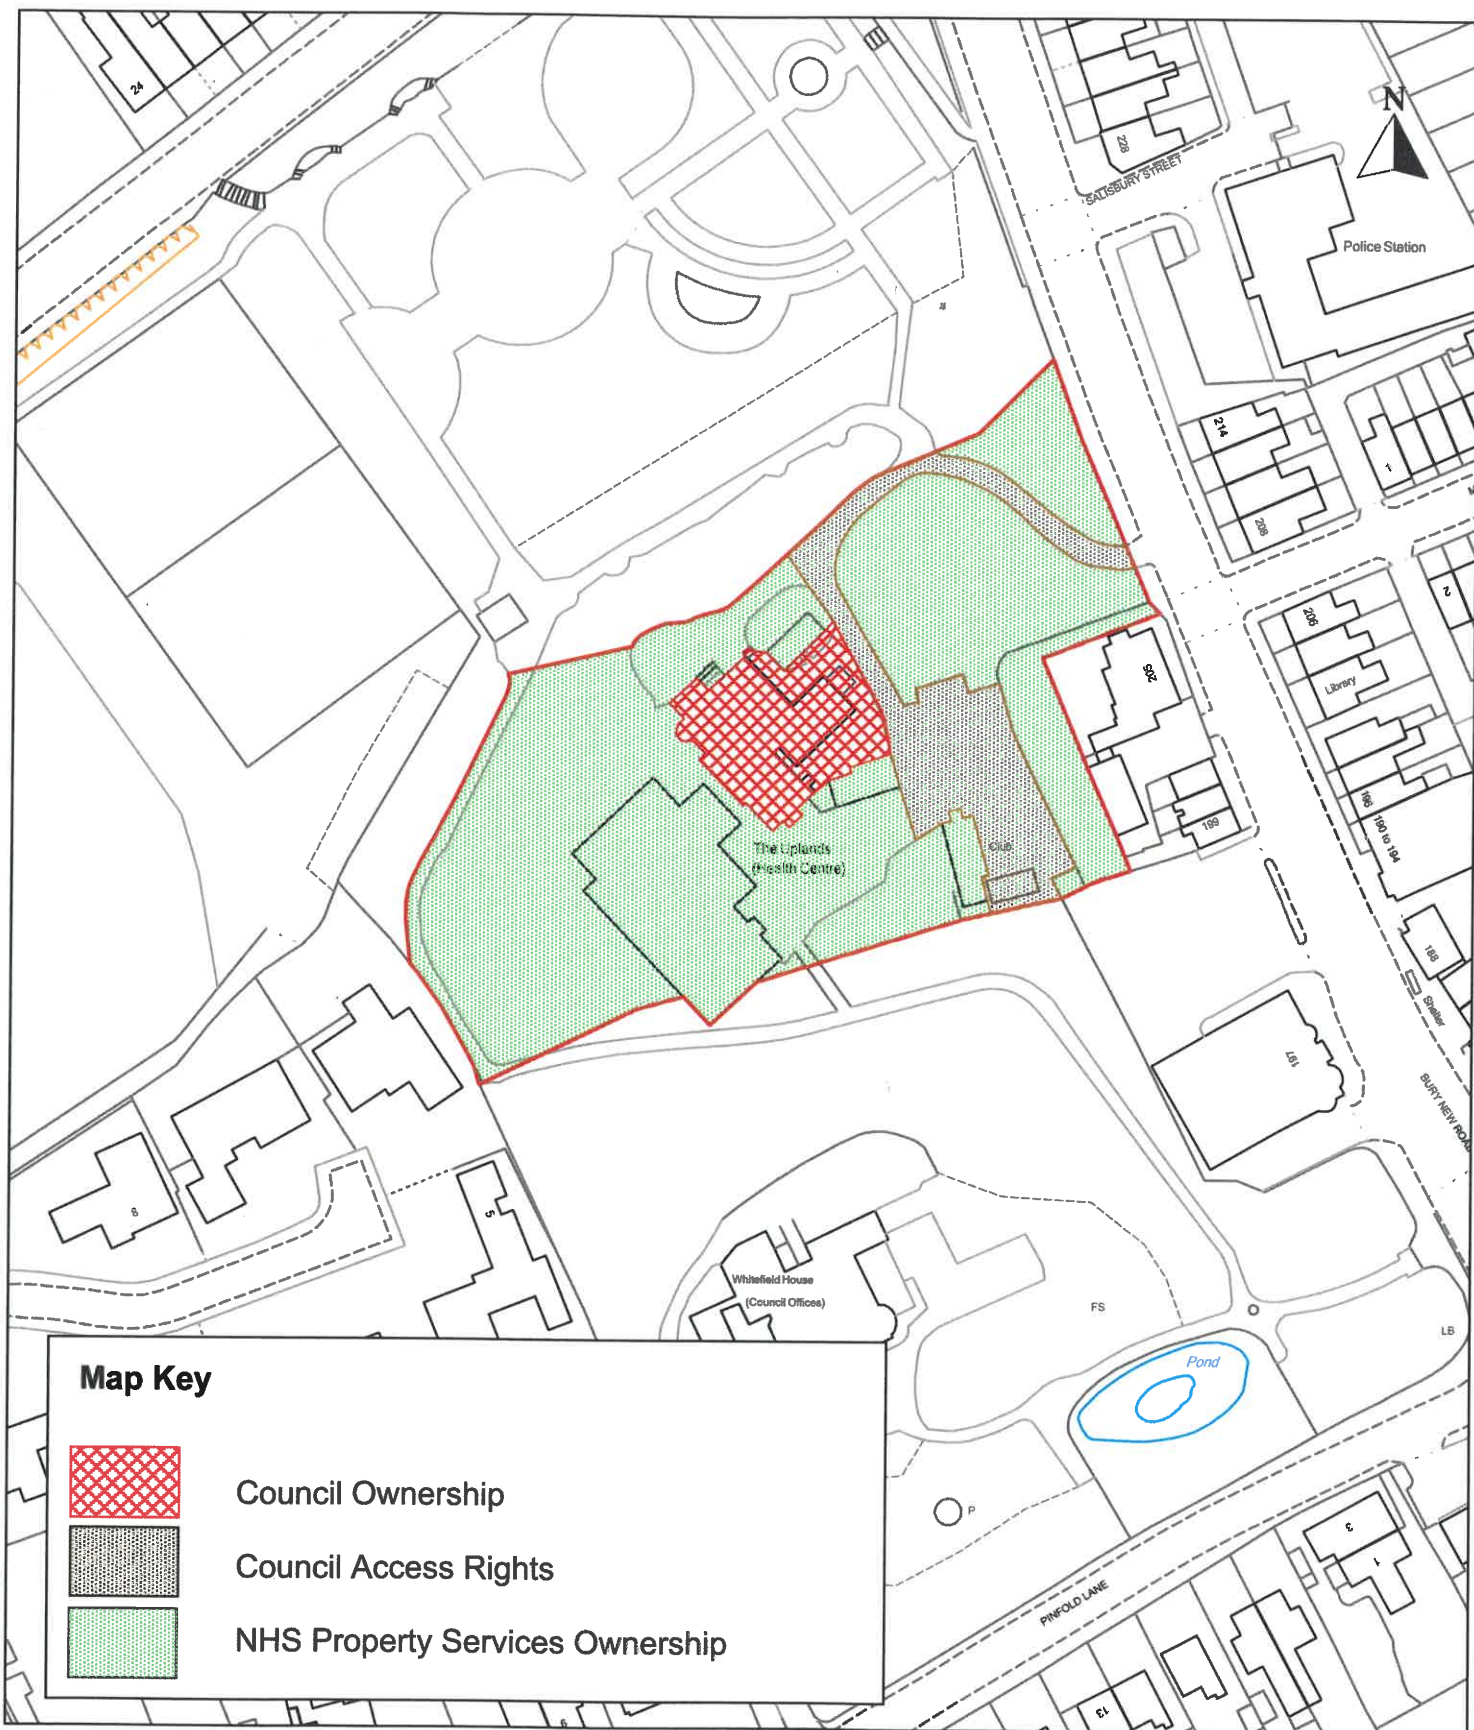

PLAN REFERRED TO
SCALE LIABLE TO DISTORTION IF PHOTOCOPIED OR SCANNED

PLAN Appendix 1:
The Uplands
SCALE 1:1250
DRAWN BY MB
DATE 27/11/2017

Resources & Regulation
Property Services & Asset Management
3 Knowsley Place
Duke Street,
Bury,
BL9 0EJ
Tel. 0161 253 5995